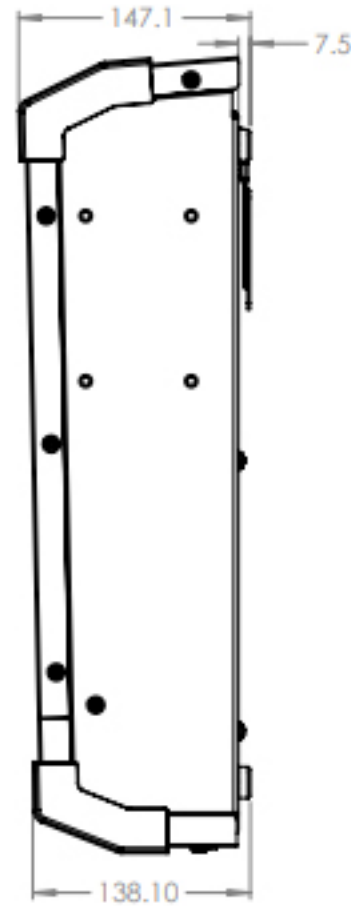

Dimension Drawing - MultiPlus-II 3kVA

PMP242305010	MultiPlus-II 24/3000/70-32 230V
PMP482305010	MultiPlus-II 48/3000/35-32 230V

Dimensions in mm