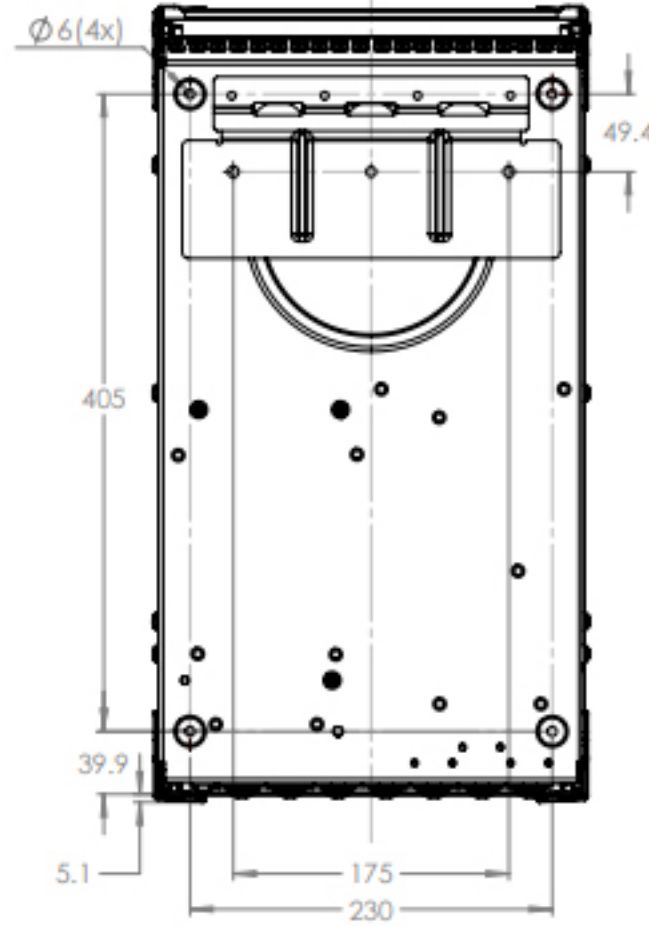

Dimension Drawing - MultiPlus-II 3kVA

PMP242305010	MultiPlus-II 24/3000/70-32 230V
PMP482305010	MultiPlus-II 48/3000/35-32 230V

Dimensions in mm