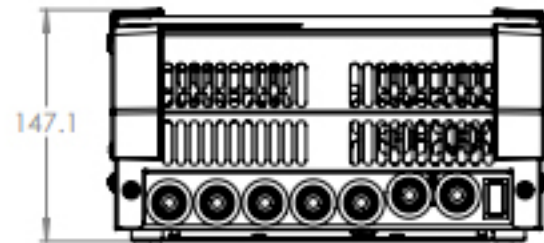

Dimension Drawing - MultiPlus-II 3kVA

PMP242305010	MultiPlus-II 24/3000/70-32 230V
PMP482305010	MultiPlus-II 48/3000/35-32 230V

Dimensions in mm