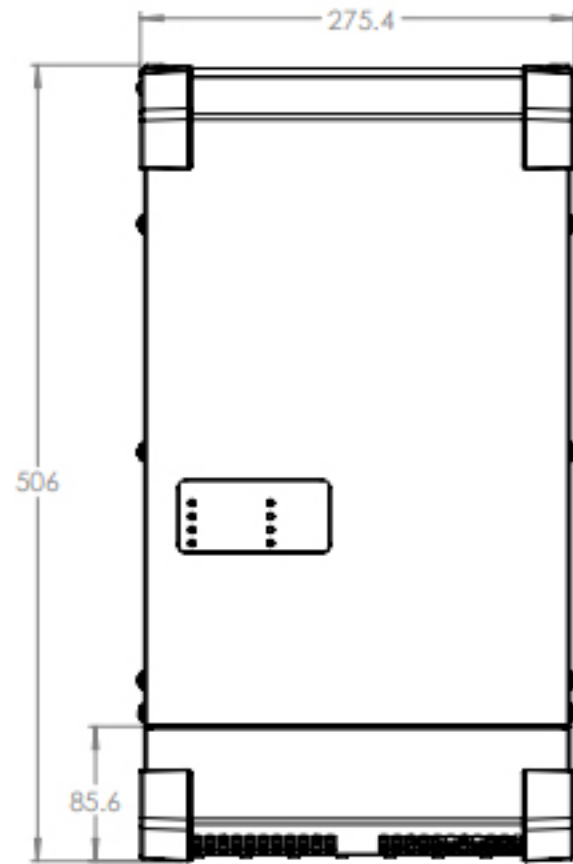

Dimension Drawing - MultiPlus-II 3kVA

PMP242305010	MultiPlus-II 24/3000/70-32 230V
PMP482305010	MultiPlus-II 48/3000/35-32 230V

Dimensions in mm