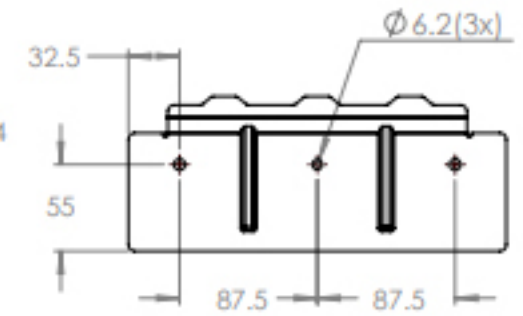

Dimension Drawing - MultiPlus-II 3kVA

PMP242305010	MultiPlus-II 24/3000/70-32 230V
PMP482305010	MultiPlus-II 48/3000/35-32 230V

Dimensions in mm