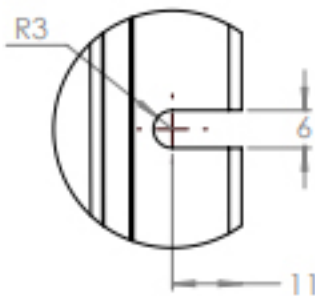

Dimension Drawing - SmartSolar charge controller (L)	
SCC125060221	SmartSolar MPPT 250/60-Tr
SCC125070220	SmartSolar MPPT 250/70-Tr

DETAIL B
2x
SCALE 1:1

DETAIL A
2x
SCALE 1:1

Dimensions in mm

victron energy
BLUE POWER