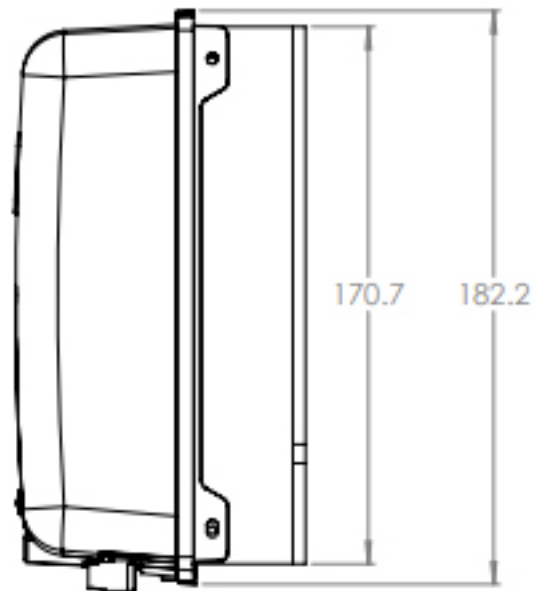

Dimension Drawing - SmartSolar charge controller (L)	
SCC125060221	SmartSolar MPPT 250/60-Tr
SCC125070220	SmartSolar MPPT 250/70-Tr

DETAIL B
2x
SCALE 1:1

DETAIL A
2x
SCALE 1:1

Dimensions in mm

victron energy
BLUE POWER