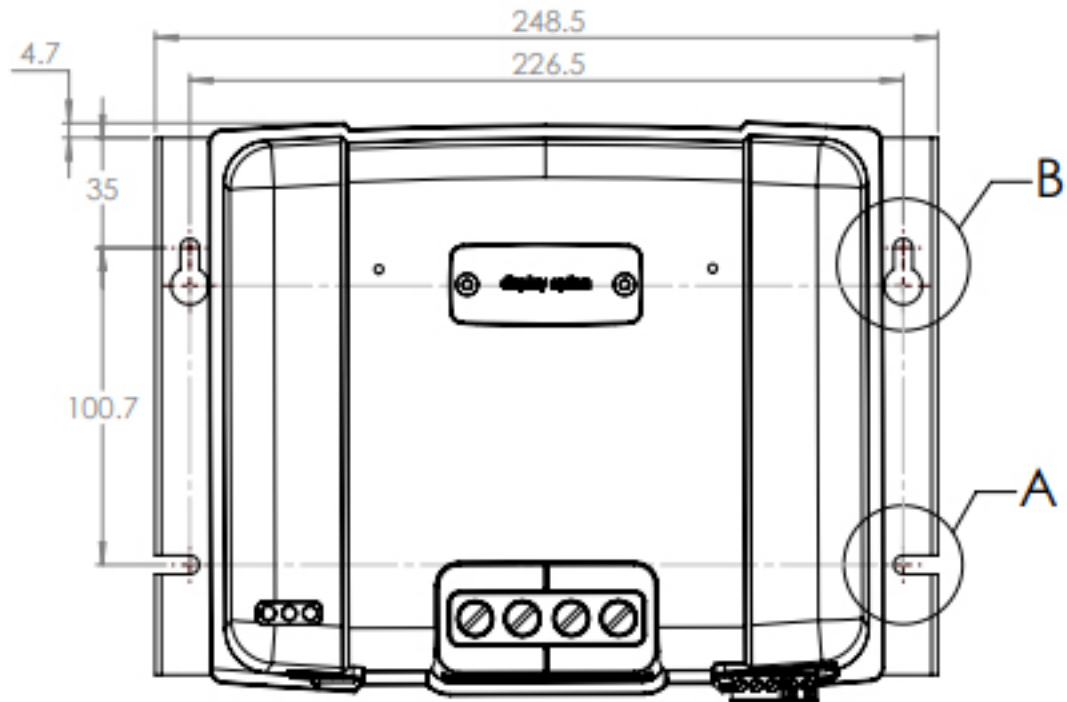

Dimension Drawing - SmartSolar charge controller (L)	
SCC125060221	SmartSolar MPPT 250/60-Tr
SCC125070220	SmartSolar MPPT 250/70-Tr

DETAIL B
2x
SCALE 1:1

DETAIL A
2x
SCALE 1:1

Dimensions in mm

victron energy
BLUE POWER