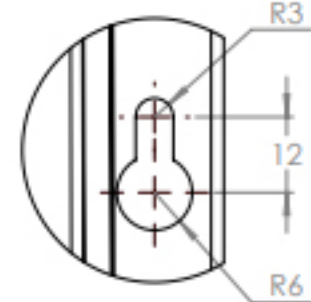

Dimension Drawing - SmartSolar charge controller (L)	
SCC125060221	SmartSolar MPPT 250/60-Tr
SCC125070220	SmartSolar MPPT 250/70-Tr

DETAIL B
2x
SCALE 1:1

DETAIL A
2x
SCALE 1:1

Dimensions in mm

victron energy
BLUE POWER