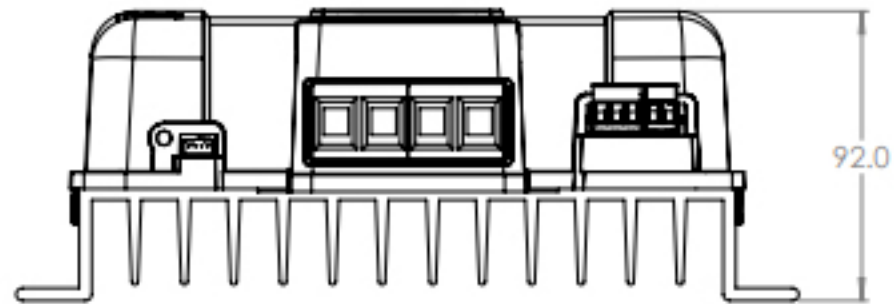

Dimension Drawing - SmartSolar charge controller (L)	
SCC125060221	SmartSolar MPPT 250/60-Tr
SCC125070220	SmartSolar MPPT 250/70-Tr

DETAIL B
2x
SCALE 1:1

DETAIL A
2x
SCALE 1:1

Dimensions in mm

victron energy
BLUE POWER